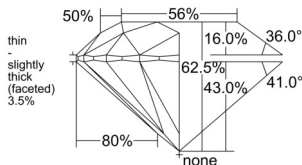

GIA®

FACSIMILE

GIA REPORT 6551595831

Verify this report at GIA.edu

GIA NATURAL DIAMOND DOSSIER®

June 26, 2026
GIA Report Number 6551595831
Shape and Cutting Style ..... Round Brilliant
Measurements ..... 4.27 - 4.30 x 2.68 mm

GRADING RESULTS

Carat Weight ..... 0.30 carat
Color Grade ..... G
Clarity Grade S11
Cut Grade ..... Excellent

ADDITIONAL GRADING INFORMATION

Polish ..... Excellent
Symmetry ..... Excellent
Fluorescence ..... None
Clarity Characteristics..... Crystal, Feather, Cloud
Inscription(s): GIA 6551595831

PROPORTIONS

GRADING SCALES

GIA COLOR SCALE

COLORESS	D
	E
	F
	G
	H
	I
	J
NEAR COLORESS	K
	L
FANIT	M
	N
	O
	P
	Q
VERY LIGHT	R
	S
	T
	U
	V
	W
	X
	Y
LIGHT	Z

GIA CLARITY SCALE

VERY VERY SLIGHTLY INCLUDED	FLAWLESS
	INTERNALLY FLAWLESS
VERY SLIGHTLY INCLUDED	VVS₁
	VVS₂
SLIGHTLY INCLUDED	VS₁
	VS₂
INCLUDED	S1₁
	S1₂
	I₁
	I₂
	I₃

GIA CUT SCALE

EXCELLENT
VERY GOOD
GOOD
FAIR
POOR