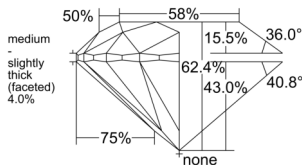

GIA®

FACSIMILE

GIA REPORT 6551597655

Verify this report at GIA.edu

GIA NATURAL DIAMOND DOSSIER®

June 27, 2026
GIA Report Number 6551597655
Shape and Cutting Style ..... Round Brilliant
Measurements ..... 4.66 - 4.69 x 2.92 mm

GRADING RESULTS

Carat Weight ..... 0.40 carat
Color Grade ..... D
Clarity Grade VS1
Cut Grade ..... Excellent

ADDITIONAL GRADING INFORMATION

Polish ..... Excellent
Symmetry ..... Excellent
Fluorescence ..... Medium Blue
Clarity Characteristics..... Crystal, Needle, Pinpoint, Indented
Natural

Inscription(s): GIA 6551597655

PROPORTIONS

Profile to actual proportions

GRADING SCALES

GIA COLOR SCALE	GIA CLARITY SCALE	GIA CUT SCALE	
D	FLAWLESS	EXCELLENT	
E	INTERNALLY FLAWLESS		
F		VVS₁	VERY GOOD
G	VVS₂		
H	VS₁	GOOD	
I	VS₂		
J	SI₁	FAIR	
K	SI₂		
L	I₁	POOR	
M	I₂		
N	I₃		
O			
P			
Q			
R			
S			
T			
U			
V			
W			
X			
Y			
Z