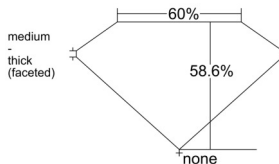

GIA®

FACSIMILE

GIA REPORT 6551607577

Verify this report at GIA.edu

GIA NATURAL DIAMOND DOSSIER®

June 29, 2026
GIA Report Number 6551607577
Shape and Cutting Style ..... Heart Brilliant
Measurements ..... 5.72 x 6.71 x 3.93 mm

GRADING RESULTS

Carat Weight ..... 0.91 carat
Color Grade I
Clarity Grade VS1

ADDITIONAL GRADING INFORMATION

Polish ..... Excellent
Symmetry ..... Very Good
Fluorescence ..... Faint
Clarity Characteristics..... Feather, Needle, Pinpoint, Knot
Inscription(s): GIA 6551607577

PROPORTIONS

Profile not to actual proportions

GRADING SCALES

GIA COLOR SCALE		GIA CLARITY SCALE			
COLORLESS	D	VERY VERY SLIGHTLY INCLUDED	FLAWLESS		
	E		INTERNALLY FLAWLESS		
	F	VERY SLIGHTLY INCLUDED	VVS₁		
	G		VVS₂		
	H		VS₁		
	NEAR COLORLESS	I	SLIGHTLY INCLUDED	VS₂	
		J		SI₁	
		FAINT	K	INCLUDED	SI₂
			L		I₁
			M		I₂
VERT LIGHT	N		INCLUDED	I₃	
	O				
	P				
	Q				
	R				
LIGHT	S				
	T				
	U				
	V				
	W				
X					
Y					
Z