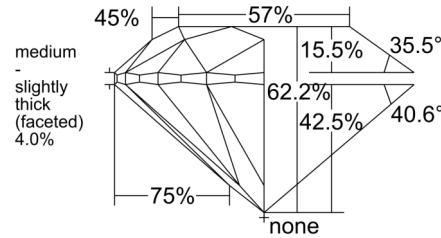

GIA REPORT
6551614880

Verify this report at GIA.edu

FACSIMILE

This is a digital representation of the original GIA Report. This representation might not be accepted in lieu of the original GIA Report in certain circumstances. The original GIA Report includes certain security features which are not reproducible on this facsimile.

GIA NATURAL DIAMOND GRADING REPORT

June 30, 2026
GIA Report Number 6551614880
Shape and Cutting Style ..... Round Brilliant
Measurements ..... 6.91 - 6.96 x 4.31 mm

GRADING RESULTS

Carat Weight ..... 1.30 carat
Color Grade ..... E
Clarity Grade VVS1
Cut Grade ..... Excellent

ADDITIONAL GRADING INFORMATION

Polish ..... Excellent
Symmetry ..... Excellent
Fluorescence ..... Faint
Inscription(s): GIA 6551614880

PROPORTIONS

Profile to actual proportions