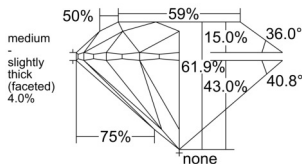

GIA®

FACSIMILE

GIA REPORT 6552004443

Verify this report at GIA.edu

GIA NATURAL DIAMOND DOSSIER®

April 10, 2026
GIA Report Number 6552004443
Shape and Cutting Style ..... Round Brilliant
Measurements ..... 4.84 - 4.86 x 3.00 mm

GRADING RESULTS

Carat Weight ..... 0.44 carat
Color Grade ..... D
Clarity Grade VS2
Cut Grade ..... Excellent

ADDITIONAL GRADING INFORMATION

Polish ..... Excellent
Symmetry ..... Excellent
Fluorescence ..... None
Clarity Characteristics ..... Cloud, Feather
Inscription(s): GIA 6552004443

PROPORTIONS

Profile to actual proportions

GRADING SCALES

GIA COLOR SCALE	GIA CLARITY SCALE	GIA CUT SCALE	
D	FLAWLESS	EXCELLENT	
E	INTERNALLY FLAWLESS		
F		VVS₁	VERY GOOD
G	VVS₂		
H	VS₁	GOOD	
I	VS₂		
J	SI₁	FAIR	
K	SI₂		
L	I₁	POOR	
M			
N			
O	I₂		
P			
Q			
R	I₃		
S			
T			
U			
V			
W			
X			
Y			
Z