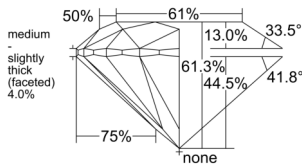

GIA®

FACSIMILE

GIA REPORT 6552007048

Verify this report at GIA.edu

GIA NATURAL DIAMOND DOSSIER®

April 11, 2026
GIA Report Number 6552007048
Shape and Cutting Style ..... Round Brilliant
Measurements ..... 4.94 - 4.97 x 3.04 mm

GRADING RESULTS

Carat Weight ..... 0.45 carat
Color Grade ..... J
Clarity Grade VS1
Cut Grade ..... Excellent

ADDITIONAL GRADING INFORMATION

Polish ..... Excellent
Symmetry ..... Excellent
Fluorescence ..... None
Clarity Characteristics..... Crystal, Cloud, Needle, Pinpoint
Inscription(s): GIA 6552007048

PROPORTIONS

Profile to actual proportions