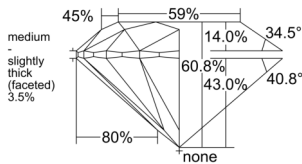

GIA®

FACSIMILE

GIA REPORT 6552007256

Verify this report at GIA.edu

GIA NATURAL DIAMOND DOSSIER®

April 10, 2026
GIA Report Number 6552007256
Shape and Cutting Style ..... Round Brilliant
Measurements ..... 5.48 - 5.51 x 3.34 mm

GRADING RESULTS

Carat Weight ..... 0.62 carat
Color Grade ..... F
Clarity Grade S11
Cut Grade ..... Excellent

ADDITIONAL GRADING INFORMATION

Polish ..... Excellent
Symmetry ..... Excellent
Fluorescence ..... None
Clarity Characteristics ..... Cloud
Inscription(s): GIA 6552007256

PROPORTIONS

GRADING SCALES

GIA COLOR SCALE	GIA CLARITY SCALE	GIA CUT SCALE	
D	FLAWLESS	EXCELLENT	
E	INTERNALLY FLAWLESS		
F		VVS₁	VERY GOOD
G	VVS₂		
H	VS₁	GOOD	
I	VS₂		
J	S1₁	FAIR	
K	S1₂		
L	I₁	POOR	
M	I₂		
N	I₃		
O			
P			
Q			
R			
S			
T			
U			
V			
W			
X			
Y			
Z