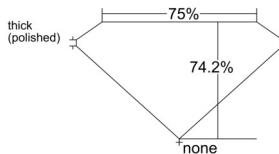

GIA®

FACSIMILE

GIA REPORT 6552025156

Verify this report at GIA.edu

GIA NATURAL DIAMOND DOSSIER®

April 13, 2026
GIA Report Number 6552025156
Shape and Cutting Style ..... Square Modified Brilliant
Measurements ..... 3.78 x 3.70 x 2.75 mm

GRADING RESULTS

Carat Weight ..... 0.31 carat
Color Grade ..... D
Clarity Grade S11

ADDITIONAL GRADING INFORMATION

Polish ..... Very Good
Symmetry ..... Very Good
Fluorescence ..... None
Clarity Characteristics ..... Cloud
Inscription(s): GIA 6552025156

PROPORTIONS

Profile not to actual proportions

GRADING SCALES

GIA COLOR SCALE		GIA CLARITY SCALE			
COLORLESS	D	VERY VERY SLIGHTLY INCLUDED	FLAWLESS		
	E		INTERNALLY FLAWLESS		
	F	VERY SLIGHTLY INCLUDED	VVS₁		
	G		VVS₂		
	H		VS₁		
	NEAR COLORLESS	I	SLIGHTLY INCLUDED	VS₂	
		J		S1₁	
		FAINT	K	INCLUDED	S1₂
			L		I₁
			M		I₂
VERY LIGHT	N	LIGHT	I₃		
	O				
	P				
	Q				
	R