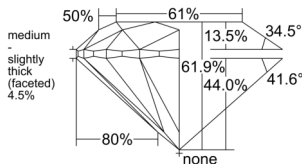

GIA®

FACSIMILE

GIA REPORT 6552032190

Verify this report at GIA.edu

GIA NATURAL DIAMOND DOSSIER®

April 14, 2026
GIA Report Number 6552032190
Shape and Cutting Style ..... Round Brilliant
Measurements ..... 4.71 - 4.74 x 2.93 mm

GRADING RESULTS

Carat Weight ..... 0.40 carat
Color Grade I
Clarity Grade VS1
Cut Grade ..... Excellent

ADDITIONAL GRADING INFORMATION

Polish ..... Excellent
Symmetry ..... Excellent
Fluorescence ..... None
Clarity Characteristics..... Cloud, Needle, Pinpoint, Knot
Inscription(s): GIA 6552032190

PROPORTIONS

Profile to actual proportions