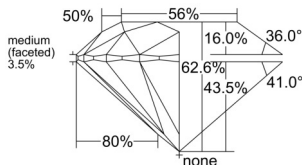

GIA®

FACSIMILE

GIA REPORT 6552033234

Verify this report at GIA.edu

GIA NATURAL DIAMOND DOSSIER®

April 14, 2026
GIA Report Number 6552033234
Shape and Cutting Style ..... Round Brilliant
Measurements ..... 4.61 - 4.64 x 2.89 mm

GRADING RESULTS

Carat Weight ..... 0.37 carat
Color Grade ..... J
Clarity Grade S11
Cut Grade ..... Excellent

ADDITIONAL GRADING INFORMATION

Polish ..... Excellent
Symmetry ..... Excellent
Fluorescence ..... Faint
Clarity Characteristics..... Crystal, Feather, Cloud
Inscription(s): GIA 6552033234

PROPORTIONS

Profile to actual proportions

GRADING SCALES

GIA COLOR SCALE

COLORED	D
	E
	F
	G
	H
	I
	J
	K
	L
	M
	N
	O
	P
	Q
	R
	S
	T
	U
	V
	W
	X
	Y
	Z

GIA CLARITY SCALE

FLAWLESS	VERY VERY SLIGHTLY INCLUDED	VS₁	VS₂	SLIGHTLY INCLUDED	SI₁	SI₂	I₁	I₂	I₃	
										INTERNALLY FLAWLESS

GIA CUT SCALE

EXCELLENT
VERY GOOD
GOOD
FAIR
POOR