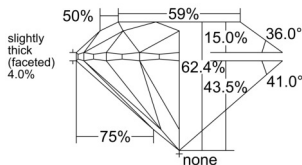

GIA®

FACSIMILE

GIA REPORT 6552035904

Verify this report at GIA.edu

GIA NATURAL DIAMOND DOSSIER®

April 14, 2026
GIA Report Number 6552035904
Shape and Cutting Style ..... Round Brilliant
Measurements ..... 5.02 - 5.06 x 3.15 mm

GRADING RESULTS

Carat Weight ..... 0.50 carat
Color Grade ..... G
Clarity Grade VS1
Cut Grade ..... Excellent

ADDITIONAL GRADING INFORMATION

Polish ..... Excellent
Symmetry ..... Excellent
Fluorescence ..... None
Clarity Characteristics..... Crystal, Needle, Cloud, Pinpoint
Inscription(s): GIA 6552035904

PROPORTIONS

Profile to actual proportions

GRADING SCALES

GIA COLOR SCALE	GIA CLARITY SCALE	GIA CUT SCALE	
D	FLAWLESS	EXCELLENT	
E	INTERNALLY FLAWLESS		
F		VVS₁	VERY GOOD
G	VVS₂		
H	VS₁	GOOD	
I	VS₂		
J	SI₁	FAIR	
K	SI₂		
L	I₁	POOR	
M	I₂		
N	I₃		
O			
P			
Q			
R			
S			
T			
U			
V			
W			
X			
Y			
Z