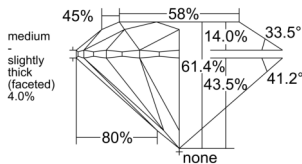

GIA®

FACSIMILE

GIA REPORT 6552039544

Verify this report at GIA.edu

GIA NATURAL DIAMOND DOSSIER®

April 15, 2026
GIA Report Number 6552039544
Shape and Cutting Style ..... Round Brilliant
Measurements ..... 5.19 - 5.21 x 3.19 mm

GRADING RESULTS

Carat Weight ..... 0.52 carat
Color Grade ..... D
Clarity Grade VS1
Cut Grade ..... Excellent

ADDITIONAL GRADING INFORMATION

Polish ..... Excellent
Symmetry ..... Excellent
Fluorescence ..... Medium Blue
Clarity Characteristics ..... Crystal, Feather
Inscription(s): GIA 6552039544

PROPORTIONS

Profile to actual proportions

GRADING SCALES

GIA COLOR SCALE	GIA CLARITY SCALE	GIA CUT SCALE	
D	FLAWLESS	EXCELLENT	
E	INTERNALLY FLAWLESS		
F		VVS₁	VERY GOOD
G	VVS₂		
H	VS₁	GOOD	
I	VS₂		
J	SI₁	FAIR	
K	SI₂		
L	I₁	POOR	
M	I₂		
N	I₃		
O			
P			
Q			
R			
S			
T			
U			
V			
W			
X			
Y			
Z