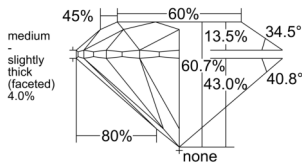

GIA®

FACSIMILE

GIA REPORT 6552040656

Verify this report at GIA.edu

GIA NATURAL DIAMOND DOSSIER®

April 17, 2026
GIA Report Number 6552040656
Shape and Cutting Style ..... Round Brilliant
Measurements ..... 4.31 - 4.34 x 2.63 mm

GRADING RESULTS

Carat Weight ..... 0.30 carat
Color Grade ..... K
Clarity Grade VS1
Cut Grade ..... Excellent

ADDITIONAL GRADING INFORMATION

Polish ..... Excellent
Symmetry ..... Excellent
Fluorescence ..... None
Clarity Characteristics..... Crystal, Pinpoint, Cloud
Inscription(s): GIA 6552040656

PROPORTIONS

Profile to actual proportions

GRADING SCALES

GIA COLOR SCALE

COLORESS	D
	E
	F
	G
	H
	I
	J
NEAR COLORESS	K
	L
FANIT	M
	N
	O
	P
	Q
VERY LIGHT	R
	S
	T
	U
	V
	W
	X
	Y
LIGHT	Z

GIA CLARITY SCALE

FLAWLESS	VERY VERY SLIGHTLY INCLUDED	VS₁	VS₂	VS₁	VS₂	SL₁	SL₂	I₁	I₂	I₃	
											FLAWLESS
INTERNALLY FLAWLESS	VERY SLIGHTLY INCLUDED										

GIA CUT SCALE

EXCELLENT
VERY GOOD
GOOD
FAIR
POOR