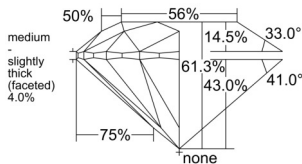

GIA®

FACSIMILE

GIA REPORT 6552042185

Verify this report at GIA.edu

GIA NATURAL DIAMOND DOSSIER®

April 16, 2026
GIA Report Number 6552042185
Shape and Cutting Style ..... Round Brilliant
Measurements ..... 4.50 - 4.54 x 2.77 mm

GRADING RESULTS

Carat Weight ..... 0.34 carat
Color Grade ..... G
Clarity Grade S11
Cut Grade ..... Excellent

ADDITIONAL GRADING INFORMATION

Polish ..... Excellent
Symmetry ..... Excellent
Fluorescence ..... None
Clarity Characteristics..... Crystal, Cloud, Feather
Inscription(s): GIA 6552042185

PROPORTIONS

Profile to actual proportions