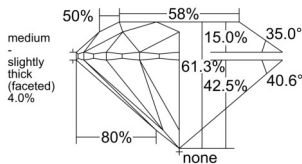

GIA®

FACSIMILE

GIA REPORT 6552045860

Verify this report at GIA.edu

GIA NATURAL DIAMOND DOSSIER®

April 24, 2026
GIA Report Number 6552045860
Shape and Cutting Style ..... Round Brilliant
Measurements ..... 4.29 - 4.31 x 2.63 mm

GRADING RESULTS

Carat Weight ..... 0.30 carat
Color Grade ..... G
Clarity Grade VS2
Cut Grade ..... Excellent

ADDITIONAL GRADING INFORMATION

Polish ..... Excellent
Symmetry ..... Excellent
Fluorescence ..... None
Clarity Characteristics ..... Cloud
Inscription(s): GIA 6552045860

PROPORTIONS

GRADING SCALES

GIA COLOR SCALE

COLOURESS	D
	E
	F
	G
	H
	I
	J
NEAR COLOURESS	K
	L
FAIN	M
	N
	O
	P
	Q
	R
	S
	T
	U
	V
	W
	X
	Y
LIGHT	Z

GIA CLARITY SCALE

FLAWLESS	INTERNAL FLAWLESS	
		FLAWLESS
VERY VERY SLIGHTLY INCLUDED	VVS₁	
	VVS₂	
VERY SLIGHTLY INCLUDED	VS₁	
	VS₂	
SLIGHTLY INCLUDED	SI₁	
	SI₂	
INCLUDED	I₁	
	I₂	
	I₃	

GIA CUT SCALE

EXCELLENT
VERY GOOD
GOOD
FAIR
POOR