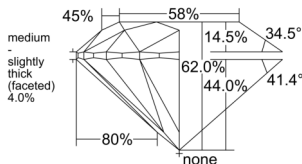

GIA®

FACSIMILE

GIA REPORT 6552045963

Verify this report at GIA.edu

GIA NATURAL DIAMOND DOSSIER®

April 16, 2026
GIA Report Number 6552045963
Shape and Cutting Style ..... Round Brilliant
Measurements ..... 3.96 - 3.98 x 2.46 mm

GRADING RESULTS

Carat Weight ..... 0.24 carat
Color Grade I
Clarity Grade VVS1
Cut Grade ..... Excellent

ADDITIONAL GRADING INFORMATION

Polish ..... Excellent
Symmetry ..... Excellent
Fluorescence ..... None
Clarity Characteristics..... Pinpoint, Internal Graining, Feather
Inscription(s): GIA 6552045963

PROPORTIONS

Profile to actual proportions

GRADING SCALES

GIA COLOR SCALE	GIA CLARITY SCALE	GIA CUT SCALE	
D	FLAWLESS	EXCELLENT	
E	INTERNALLY FLAWLESS		
F		VVS₁	VERY GOOD
G	VVS₂		
H	VS₁	GOOD	
I	VS₂		
J	SI₁	FAIR	
K	SI₂		
L	I₁	POOR	
M	I₂		
N	I₃		
O			
P			
Q			
R			
S			
T			
U			
V			
W			
X			
Y			
Z