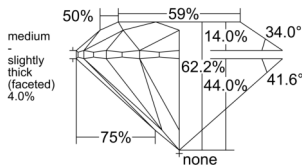

GIA®

FACSIMILE

GIA REPORT 6552046824

Verify this report at GIA.edu

GIA NATURAL DIAMOND DOSSIER®

April 15, 2026
GIA Report Number 6552046824
Shape and Cutting Style ..... Round Brilliant
Measurements ..... 5.39 - 5.44 x 3.37 mm

GRADING RESULTS

Carat Weight ..... 0.61 carat
Color Grade ..... F
Clarity Grade S11
Cut Grade ..... Excellent

ADDITIONAL GRADING INFORMATION

Polish ..... Excellent
Symmetry ..... Excellent
Fluorescence ..... None
Clarity Characteristics ..... Cloud
Inscription(s): GIA 6552046824

PROPORTIONS

Profile to actual proportions

GRADING SCALES

GIA COLOR SCALE

COLOREST	D
	E
	F
	G
	H
	I
	J
NEAR COLOREST	K
	L
FANT	M
	N
	O
	P
VERY LIGHT	Q
	R
	S
	T
	U
	V
LIGHT	W
	X
	Y
	Z

GIA CLARITY SCALE

VERY VERY SLIGHTLY INCLUDED	FLAWLESS
	INTERNALLY FLAWLESS
VERY SLIGHTLY INCLUDED	VVS₁
	VVS₂
SLIGHTLY INCLUDED	VS₁
	VS₂
INCLUDED	SI₁
	SI₂
	I₁
	I₂
	I₃

GIA CUT SCALE

EXCELLENT
VERY GOOD
GOOD
FAIR
POOR