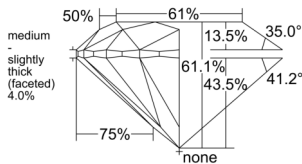

GIA®

FACSIMILE

GIA REPORT 6552048055

Verify this report at GIA.edu

GIA NATURAL DIAMOND DOSSIER®

April 16, 2026
GIA Report Number 6552048055
Shape and Cutting Style ..... Round Brilliant
Measurements ..... 4.76 - 4.79 x 2.92 mm

GRADING RESULTS

Carat Weight ..... 0.41 carat
Color Grade ..... D
Clarity Grade VS1
Cut Grade ..... Excellent

ADDITIONAL GRADING INFORMATION

Polish ..... Excellent
Symmetry ..... Excellent
Fluorescence ..... None
Clarity Characteristics..... Crystal, Needle, Cloud
Inscription(s): GIA 6552048055

PROPORTIONS

Profile to actual proportions

GRADING SCALES

GIA COLOR SCALE	GIA CLARITY SCALE	GIA CUT SCALE	
D	FLAWLESS	EXCELLENT	
E	INTERNALLY FLAWLESS		
F		VVS₁	VERY GOOD
G	VVS₂		
H	VS₁	GOOD	
I	VS₂		
J	SI₁	FAIR	
K	SI₂		
L	I₁	POOR	
M	I₂		
N	I₃		
O			
P			
Q			
R			
S			
T			
U			
V			
W			
X			
Y			
Z