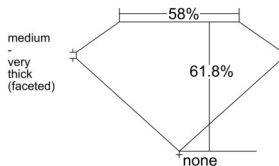

GIA®

FACSIMILE

GIA REPORT 6552049016

Verify this report at GIA.edu

GIA NATURAL DIAMOND DOSSIER®

April 16, 2026
GIA Report Number 6552049016
Shape and Cutting Style ..... Pear Brilliant
Measurements ..... 6.52 x 3.99 x 2.47 mm

GRADING RESULTS

Carat Weight ..... 0.39 carat
Color Grade ..... E
Clarity Grade SI1

ADDITIONAL GRADING INFORMATION

Polish ..... Good
Symmetry ..... Fair
Fluorescence ..... Medium Blue
Clarity Characteristics ..... Cavity, Crystal
Inscription(s): GIA 6552049016

PROPORTIONS

Profile not to actual proportions

GRADING SCALES

GIA COLOR SCALE		GIA CLARITY SCALE			
COLORLESS	D	VERY VERY SLIGHTLY INCLUDED	FLAWLESS		
	E		INTERNALLY FLAWLESS		
	F	VERY SLIGHTLY INCLUDED	VVS₁		
	G		VVS₂		
	H		VS₁		
	NEAR COLORLESS	I	SLIGHTLY INCLUDED	VS₂	
		J		SI₁	
		FAINT	K	INCLUDED	SI₂
			L		I₁
			M		I₂
VERT LIGHT	N	LIGHT	I₃		
	O				
	P				
	Q				
	R				
	S