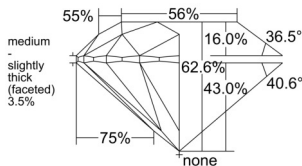

GIA®

FACSIMILE

GIA REPORT 6552056766

Verify this report at GIA.edu

GIA NATURAL DIAMOND DOSSIER®

April 16, 2026
GIA Report Number 6552056766
Shape and Cutting Style ..... Round Brilliant
Measurements ..... 5.67 - 5.70 x 3.56 mm

GRADING RESULTS

Carat Weight ..... 0.71 carat
Color Grade ..... G
Clarity Grade VS1
Cut Grade ..... Excellent

ADDITIONAL GRADING INFORMATION

Polish ..... Excellent
Symmetry ..... Excellent
Fluorescence ..... Faint
Clarity Characteristics..... Crystal, Feather, Pinpoint
Inscription(s): GIA 6552056766

PROPORTIONS

Profile to actual proportions

GRADING SCALES

GIA COLOR SCALE	GIA CLARITY SCALE	GIA CUT SCALE	
COLOURLESS D	FLAWLESS	EXCELLENT	
E	INTERNALLY FLAWLESS		
F		VVS₁	VERY GOOD
G	VVS₂		
H	VS₁	GOOD	
I	VS₂		
J	SI₁	FAIR	
K	SI₂		
L	I₁	POOR	
M	I₂		
N	I₃		
O			
P			
Q			
R			
S			
T			
U			
V			
W			
X			
Y			
Z