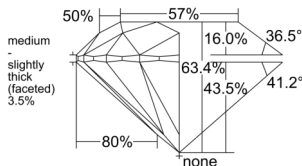

GIA®

FACSIMILE

GIA REPORT 6552058692

Verify this report at GIA.edu

GIA NATURAL DIAMOND DOSSIER®

April 16, 2026
GIA Report Number 6552058692
Shape and Cutting Style ..... Round Brilliant
Measurements ..... 5.32 - 5.36 x 3.39 mm

GRADING RESULTS

Carat Weight ..... 0.60 carat
Color Grade I
Clarity Grade VS2
Cut Grade ..... Excellent

ADDITIONAL GRADING INFORMATION

Polish ..... Excellent
Symmetry ..... Excellent
Fluorescence ..... None
Clarity Characteristics..... Crystal, Cloud, Feather
Inscription(s): GIA 6552058692

PROPORTIONS

GRADING SCALES

GIA COLOR SCALE

COLORLESS	D
	E
	F
	G
	H
	I
	J
NEAR COLORLESS	K
	L
FAIN	M
	N
	O
	P
VERY LIGHT	Q
	R
	S
	T
	U
	V
	W
	X
	Y
LIGHT	Z

GIA CLARITY SCALE

FLAWLESS	INTERNAL FLAWLESS	
		FLAWLESS
VERY VERY SLIGHTLY INCLUDED	VVS₁	
	VVS₂	
VERY SLIGHTLY INCLUDED	VS₁	
	VS₂	
SLIGHTLY INCLUDED	SI₁	
	SI₂	
INCLUDED	I₁	
	I₂	
	I₃	

GIA CUT SCALE

EXCELLENT
VERY GOOD
GOOD
FAIR
POOR