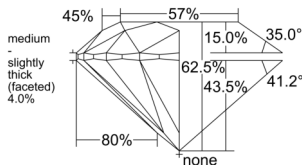

GIA®

FACSIMILE

GIA REPORT 6552059551

Verify this report at GIA.edu

GIA NATURAL DIAMOND DOSSIER®

April 17, 2026
GIA Report Number 6552059551
Shape and Cutting Style ..... Round Brilliant
Measurements ..... 5.29 - 5.32 x 3.32 mm

GRADING RESULTS

Carat Weight ..... 0.57 carat
Color Grade I
Clarity Grade VS1
Cut Grade ..... Excellent

ADDITIONAL GRADING INFORMATION

Polish ..... Excellent
Symmetry ..... Excellent
Fluorescence ..... None
Clarity Characteristics ..... Cloud, Feather
Inscription(s): GIA 6552059551

PROPORTIONS

GRADING SCALES

GIA COLOR SCALE	GIA CLARITY SCALE	GIA CUT SCALE	
D	FLAWLESS	EXCELLENT	
E	INTERNALLY FLAWLESS		
F		VVS₁	VERY GOOD
G	VVS₂		
H	VS₁	GOOD	
I	VS₂		
J	SI₁	FAIR	
K	SI₂		
L	I₁	POOR	
M	I₂		
N	I₃		
O			
P			
Q			
R			
S			
T			
U			
V			
W			
X			
Y			
Z