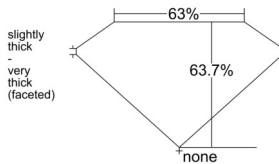

GIA®

FACSIMILE

GIA REPORT 6552061043

Verify this report at GIA.edu

GIA NATURAL DIAMOND DOSSIER®

April 17, 2026
GIA Report Number 6552061043
Shape and Cutting Style ..... Heart Brilliant
Measurements ..... 5.03 x 5.92 x 3.78 mm

GRADING RESULTS

Carat Weight ..... 0.70 carat
Color Grade ..... H
Clarity Grade VVS1

ADDITIONAL GRADING INFORMATION

Polish ..... Excellent
Symmetry ..... Excellent
Fluorescence ..... None
Clarity Characteristics ..... Needle, Pinpoint
Inscription(s): GIA 6552061043

PROPORTIONS

Profile not to actual proportions

GRADING SCALES

GIA COLOR SCALE		GIA CLARITY SCALE			
COLORLESS	D	VERY VERY SLIGHTLY INCLUDED	FLAWLESS		
	E		INTERNALLY FLAWLESS		
	F	VERY SLIGHTLY INCLUDED	VVS₁		
	G		VVS₂		
	H		VS₁		
	NEAR COLORLESS	I	SLIGHTLY INCLUDED	VS₂	
		J		SI₁	
		FAINT	K	INCLUDED	SI₂
			L		I₁
			M		I₂
VERY LIGHT			N	LIGHT	I₃
			O		
			P		
	Q				
LIGHT	R				
	S				
	T				
	U				
	V				
	Z