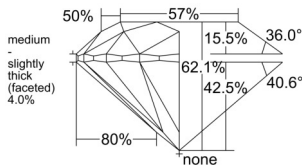

GIA®

FACSIMILE

GIA REPORT 6552063919

Verify this report at GIA.edu

GIA NATURAL DIAMOND DOSSIER®

April 20, 2026
GIA Report Number 6552063919
Shape and Cutting Style ..... Round Brilliant
Measurements ..... 4.84 - 4.87 x 3.01 mm

GRADING RESULTS

Carat Weight ..... 0.44 carat
Color Grade ..... J
Clarity Grade VS1
Cut Grade ..... Excellent

ADDITIONAL GRADING INFORMATION

Polish ..... Excellent
Symmetry ..... Excellent
Fluorescence ..... None
Clarity Characteristics..... Crystal, Cloud, Pinpoint
Inscription(s): GIA 6552063919

PROPORTIONS

GRADING SCALES

GIA COLOR SCALE

COLORLESS	D
	E
	F
	G
	H
	I
	J
NEAR COLORLESS	K
	L
FAIN	M
	N
	O
	P
VERY LIGHT	Q
	R
	S
	T
	U
	V
	W
	X
	Y
LIGHT	Z

GIA CLARITY SCALE

FLAWLESS	INTERNAL FLAWLESS	
		EXCELLENT
VERY VERY SLIGHTLY INCLUDED	VVS₁	
	VVS₂	
VERY SLIGHTLY INCLUDED	VS₁	
	VS₂	
SLIGHTLY INCLUDED	SI₁	
	SI₂	
INCLUDED	I₁	
	I₂	
	I₃	
POOR		

GIA CUT SCALE

EXCELLENT
VERY GOOD
GOOD
FAIR
POOR