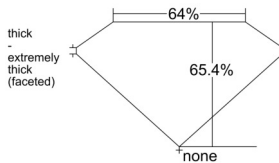

GIA®

FACSIMILE

GIA REPORT 6552065882

Verify this report at GIA.edu

GIA NATURAL DIAMOND DOSSIER®

April 20, 2026
GIA Report Number 6552065882
Shape and Cutting Style ..... Pear Brilliant
Measurements ..... 7.27 x 4.74 x 3.10 mm

GRADING RESULTS

Carat Weight ..... 0.70 carat
Color Grade ..... J
Clarity Grade VS1

ADDITIONAL GRADING INFORMATION

Polish ..... Excellent
Symmetry ..... Very Good
Fluorescence ..... Faint
Clarity Characteristics..... Crystal, Pinpoint, Needle
Inscription(s): GIA 6552065882

PROPORTIONS

Profile not to actual proportions

GRADING SCALES

GIA COLOR SCALE		GIA CLARITY SCALE			
COLORLESS	D	VERY VERY SLIGHTLY INCLUDED	FLAWLESS		
	E		INTERNALLY FLAWLESS		
	F		VVS₁		
	NEAR COLORLESS	G	VVS₂		
		H	VERY SLIGHTLY INCLUDED	VS₁	
		I		VS₂	
		FAINT	J	SLIGHTLY INCLUDED	SI₁
			K		SI₂
	L		INCLUDED		I₁
	M			I₂	
VERT LIGHT	N		INCLUDED	I₃	
	O				
	P				
	Q				
	R				
LIGHT	S				
	T				
	U				
	V				
	W				
X					
Y					
Z