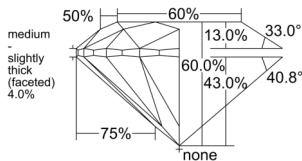

GIA®

FACSIMILE

GIA REPORT 6552071381

Verify this report at GIA.edu

GIA NATURAL DIAMOND DOSSIER®

April 20, 2026
GIA Report Number 6552071381
Shape and Cutting Style ..... Round Brilliant
Measurements ..... 4.35 - 4.36 x 2.61 mm

GRADING RESULTS

Carat Weight ..... 0.30 carat
Color Grade ..... E
Clarity Grade VS2
Cut Grade ..... Excellent

ADDITIONAL GRADING INFORMATION

Polish ..... Excellent
Symmetry ..... Excellent
Fluorescence ..... None
Clarity Characteristics ..... Feather
Inscription(s): GIA 6552071381

PROPORTIONS

Profile to actual proportions

GRADING SCALES

GIA COLOR SCALE	GIA CLARITY SCALE	GIA CUT SCALE	
D	FLAWLESS	EXCELLENT	
E	INTERNALLY FLAWLESS		
F		VVS₁	VERY GOOD
G	VVS₂		
H	VS₁	GOOD	
I	VS₂		
J	SI₁	FAIR	
K	SI₂		
L	I₁	POOR	
M			
N			
O	I₂		
P			
Q			
R	I₃		
S			
T			
U			
V			
W			
X			
Y			
Z