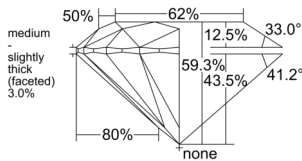

GIA®

FACSIMILE

GIA REPORT 6552079341

Verify this report at GIA.edu

GIA NATURAL DIAMOND DOSSIER®

April 28, 2026
GIA Report Number 6552079341
Shape and Cutting Style ..... Round Brilliant
Measurements ..... 4.36 - 4.39 x 2.59 mm

GRADING RESULTS

Carat Weight ..... 0.30 carat
Color Grade ..... K
Clarity Grade VVS1
Cut Grade ..... Excellent

ADDITIONAL GRADING INFORMATION

Polish ..... Excellent
Symmetry ..... Excellent
Fluorescence ..... Faint
Clarity Characteristics ..... Pinpoint, Feather
Inscription(s): GIA 6552079341

PROPORTIONS

Profile to actual proportions