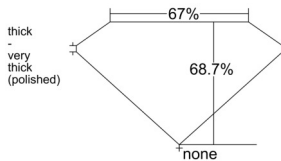

GIA®

FACSIMILE

GIA REPORT 6552079772

Verify this report at GIA.edu

GIA NATURAL DIAMOND DOSSIER®

April 20, 2026
GIA Report Number 6552079772
Shape and Cutting Style ..... **Cut-Cornered Rectangular Modified Brilliant**
Measurements ..... 5.31 x 3.85 x 2.65 mm

GRADING RESULTS

Carat Weight ..... 0.50 carat
Color Grade ..... D
Clarity Grade VS1

ADDITIONAL GRADING INFORMATION

Polish ..... Excellent
Symmetry ..... Very Good
Fluorescence ..... None
Clarity Characteristics..... Crystal, Pinpoint
Inscription(s): GIA 6552079772

PROPORTIONS

Profile not to actual proportions

GRADING SCALES

GIA COLOR SCALE		GIA CLARITY SCALE			
COLORLESS	D	VERY VERY SLIGHTLY INCLUDED	FLAWLESS		
	E		INTERNALLY FLAWLESS		
	F	VERY SLIGHTLY INCLUDED	VS₁		
	G		VS₂		
	H		VS₁		
	NEAR COLORLESS	I	SLIGHTLY INCLUDED	SI₁	
		J		SI₂	
		FAINT	K	INCLUDED	I₁
			L		I₂
			M		I₃
VERT LIGHT	N		LIGHT		
	O				
	P				
	Q				
	R