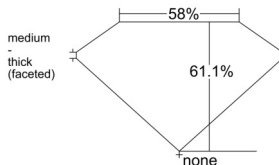

GIA®

FACSIMILE

GIA REPORT 6552091207

Verify this report at GIA.edu

GIA NATURAL DIAMOND DOSSIER®

April 22, 2026
GIA Report Number 6552091207
Shape and Cutting Style ..... Heart Brilliant
Measurements ..... 5.21 x 5.78 x 3.53 mm

GRADING RESULTS

Carat Weight ..... 0.60 carat
Color Grade ..... G
Clarity Grade VS1

ADDITIONAL GRADING INFORMATION

Polish ..... Excellent
Symmetry ..... Excellent
Fluorescence ..... None
Clarity Characteristics ..... Feather, Pinpoint
Inscription(s): GIA 6552091207

PROPORTIONS

Profile not to actual proportions

GRADING SCALES

GIA COLOR SCALE		GIA CLARITY SCALE			
COLORLESS	D	VERY VERY SLIGHTLY INCLUDED	FLAWLESS		
	E		INTERNALLY FLAWLESS		
	F	VERY SLIGHTLY INCLUDED	VVS₁		
	G		VVS₂		
	H		VS₁		
	NEAR COLORLESS	I	SLIGHTLY INCLUDED	VS₂	
		J		SI₁	
		FAINT	K	INCLUDED	SI₂
			L		I₁
			M		I₂
N			I₃		
VERT LIGHT	O	NOT GRADED			
	P				
	Q				
	R				
	S				
	T				
LIGHT	U				
	V				
	W				
	X				
Y					
Z