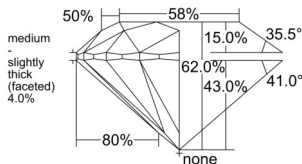

GIA®

FACSIMILE

GIA REPORT 6552091247

Verify this report at GIA.edu

GIA NATURAL DIAMOND DOSSIER®

April 22, 2026
GIA Report Number 6552091247
Shape and Cutting Style ..... Round Brilliant
Measurements ..... 5.07 - 5.11 x 3.16 mm

GRADING RESULTS

Carat Weight ..... 0.50 carat
Color Grade ..... H
Clarity Grade VS1
Cut Grade ..... Excellent

ADDITIONAL GRADING INFORMATION

Polish ..... Excellent
Symmetry ..... Excellent
Fluorescence ..... None
Clarity Characteristics ..... Cloud
Inscription(s): GIA 6552091247

PROPORTIONS

GRADING SCALES

GIA COLOR SCALE	GIA CLARITY SCALE	GIA CUT SCALE	
D	FLAWLESS	EXCELLENT	
E	INTERNALLY FLAWLESS		
F		VVS₁	VERY GOOD
G	VVS₂		
H	VS₁	GOOD	
I	VS₂		
J	SI₁	FAIR	
K	SI₂		
L	I₁	POOR	
M			
N			
O	I₂		
P			
Q			
R	I₃		
S			
T			
U			
V			
W			
X			
Y			
Z