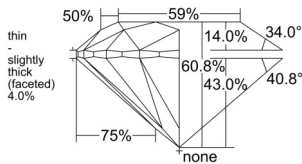

GIA®

FACSIMILE

GIA REPORT 6552092400

Verify this report at GIA.edu

GIA NATURAL DIAMOND DOSSIER®

April 24, 2026
GIA Report Number 6552092400
Shape and Cutting Style ..... Round Brilliant
Measurements ..... 4.30 - 4.33 x 2.62 mm

GRADING RESULTS

Carat Weight ..... 0.30 carat
Color Grade ..... J
Clarity Grade VVS1
Cut Grade ..... Excellent

ADDITIONAL GRADING INFORMATION

Polish ..... Excellent
Symmetry ..... Excellent
Fluorescence ..... Faint
Clarity Characteristics..... Indented Natural
Inscription(s): GIA 6552092400

PROPORTIONS

GRADING SCALES

GIA COLOR SCALE	GIA CLARITY SCALE	GIA CUT SCALE
COLOURLESS	FLAWLESS	EXCELLENT
D	INTERNALLY FLAWLESS	
E	VVS₁	VERY GOOD
F		
G	VS₁	GOOD
H		
I	SI₁	FAIR
J		
K	I₁	POOR
L		
M	I₂	
N		
O	I₃	
P		
Q		
R		
S		
T		
U		
V		
W		
X		
Y		
Z