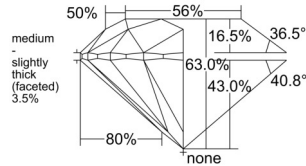

GIA®

FACSIMILE

GIA REPORT 6552094476

Verify this report at GIA.edu

GIA NATURAL DIAMOND DOSSIER®

April 23, 2026
GIA Report Number 6552094476
Shape and Cutting Style ..... Round Brilliant
Measurements ..... 4.89 - 4.91 x 3.09 mm

GRADING RESULTS

Carat Weight ..... 0.46 carat
Color Grade I
Clarity Grade VS1
Cut Grade ..... Excellent

ADDITIONAL GRADING INFORMATION

Polish ..... Excellent
Symmetry ..... Excellent
Fluorescence ..... None
Clarity Characteristics..... Cloud, Needle, Pinpoint
Inscription(s): GIA 6552094476

PROPORTIONS

GRADING SCALES

GIA COLOR SCALE

COLORLESS	D
	E
	F
	G
	H
	I
	J
NEAR COLORLESS	K
	L
FAIN	M
	N
	O
	P
VERY LIGHT	Q
	R
	S
	T
	U
	V
	W
	X
	Y
LIGHT	Z

GIA CLARITY SCALE

FLAWLESS	INTERNAL FLAWLESS	
		FLAWLESS
VERY VERY SLIGHTLY INCLUDED	VVS₁	
	VVS₂	
VERY SLIGHTLY INCLUDED	VS₁	
	VS₂	
SLIGHTLY INCLUDED	SI₁	
	SI₂	
INCLUDED	I₁	
	I₂	
	I₃	

GIA CUT SCALE

EXCELLENT
VERY GOOD
GOOD
FAIR
POOR