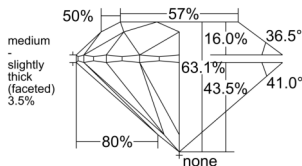

GIA®

FACSIMILE

GIA REPORT 6552098500

Verify this report at GIA.edu

GIA NATURAL DIAMOND DOSSIER®

May 02, 2026
GIA Report Number 6552098500
Shape and Cutting Style ..... Round Brilliant
Measurements ..... 5.34 - 5.37 x 3.38 mm

GRADING RESULTS

Carat Weight ..... 0.60 carat
Color Grade ..... H
Clarity Grade VS1
Cut Grade ..... Excellent

ADDITIONAL GRADING INFORMATION

Polish ..... Excellent
Symmetry ..... Excellent
Fluorescence ..... None
Clarity Characteristics ..... Cloud, Pinpoint
Inscription(s): GIA 6552098500

PROPORTIONS

GRADING SCALES

GIA COLOR SCALE

COLORLESS	D
	E
	F
	G
	H
	I
	J
NEAR COLORLESS	K
	L
FAIN	M
	N
	O
	P
	Q
	R
	S
	T
	U
	V
	W
	X
	Y
LIGHT	Z

GIA CLARITY SCALE

FLAWLESS	INTERNAL FLAWLESS	
		EXCELLENT
VERY VERY SLIGHTLY INCLUDED	VVS₁	
	VVS₂	
VERY SLIGHTLY INCLUDED	VS₁	
	VS₂	
SLIGHTLY INCLUDED	SI₁	
	SI₂	
INCLUDED	I₁	
	I₂	
	I₃	
POOR		

GIA CUT SCALE

EXCELLENT
VERY GOOD
GOOD
FAIR
POOR