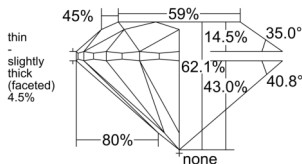

GIA®

FACSIMILE

GIA REPORT 6552103176

Verify this report at GIA.edu

GIA NATURAL DIAMOND DOSSIER®

April 25, 2026
GIA Report Number 6552103176
Shape and Cutting Style ..... Round Brilliant
Measurements ..... 5.01 - 5.07 x 3.13 mm

GRADING RESULTS

Carat Weight ..... 0.50 carat
Color Grade ..... F
Clarity Grade S11
Cut Grade ..... Excellent

ADDITIONAL GRADING INFORMATION

Polish ..... Excellent
Symmetry ..... Very Good
Fluorescence ..... Medium Yellow
Clarity Characteristics ..... Cloud
Inscription(s): GIA 6552103176

PROPORTIONS

GRADING SCALES

GIA COLOR SCALE

COLORLESS	D
	E
	F
	G
	H
	I
NEAR COLORLESS	J
	K
	L
FAIN	M
	N
	O
	P
	Q
	R
	S
	T
	U
	V
	W
	X
	Y
LIGHT	Z

GIA CLARITY SCALE

GIA CUT SCALE

EXCELLENT
VERY GOOD
GOOD
FAIR
POOR