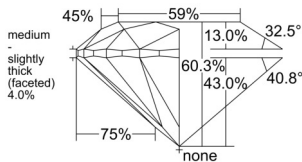

GIA®

FACSIMILE

GIA REPORT 6552109725

Verify this report at GIA.edu

GIA NATURAL DIAMOND DOSSIER®

April 23, 2026
GIA Report Number 6552109725
Shape and Cutting Style ..... Round Brilliant
Measurements ..... 4.31 - 4.33 x 2.60 mm

GRADING RESULTS

Carat Weight ..... 0.30 carat
Color Grade ..... G
Clarity Grade VS1
Cut Grade ..... Excellent

ADDITIONAL GRADING INFORMATION

Polish ..... Excellent
Symmetry ..... Excellent
Fluorescence ..... Strong Blue
Clarity Characteristics ..... Crystal, Indented Natural
Inscription(s): GIA 6552109725

PROPORTIONS

Profile to actual proportions

GRADING SCALES

GIA COLOR SCALE	GIA CLARITY SCALE	GIA CUT SCALE	
D	FLAWLESS	EXCELLENT	
E	INTERNALLY FLAWLESS		
F		VVS₁	VERY GOOD
G	VVS₂		
H	VS₁	GOOD	
I	VS₂		
J	SI₁	FAIR	
K	SI₂		
L	I₁	POOR	
M			
N			
O	I₂		
P			
Q			
R	I₃		
S			
T			
U			
V			
W			
X			
Y			
Z