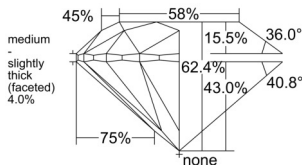

GIA®

FACSIMILE

GIA REPORT 6552110811

Verify this report at GIA.edu

GIA NATURAL DIAMOND DOSSIER®

April 23, 2026
GIA Report Number 6552110811
Shape and Cutting Style ..... Round Brilliant
Measurements ..... 4.91 - 4.94 x 3.08 mm

GRADING RESULTS

Carat Weight ..... 0.46 carat
Color Grade ..... E
Clarity Grade S11
Cut Grade ..... Excellent

ADDITIONAL GRADING INFORMATION

Polish ..... Excellent
Symmetry ..... Excellent
Fluorescence ..... None
Clarity Characteristics ..... Cloud
Inscription(s): GIA 6552110811

PROPORTIONS

GRADING SCALES

GIA COLOR SCALE	GIA CLARITY SCALE	GIA CUT SCALE	
D	FLAWLESS	EXCELLENT	
E	INTERNALLY FLAWLESS		
F		VVS₁	VERY GOOD
G	VVS₂		
H	VS₁	GOOD	
I	VS₂		
J	S1₁	FAIR	
K	S1₂		
L	I₁	POOR	
M	I₂		
N	I₃		
O			
P			
Q			
R			
S			
T			
U			
V			
W			
X			
Y			
Z