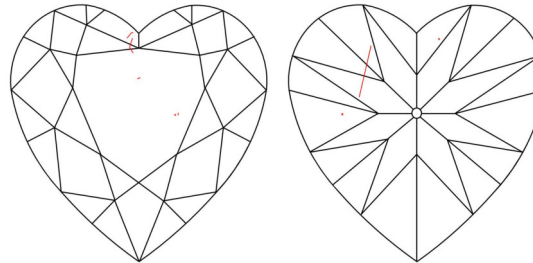

GIA NATURAL DIAMOND GRADING REPORT

May 05, 2026  
 GIA Report Number ..... 6552114401  
 Shape and Cutting Style ..... Heart Brilliant  
 Measurements ..... 5.75 x 6.77 x 4.21 mm

GRADING RESULTS

Carat Weight ..... 1.02 carat  
 Color Grade ..... G  
 Clarity Grade ..... VS2

Profile not to actual proportions

CLARITY CHARACTERISTICS

KEY TO SYMBOLS\*

-  Feather
-  Needle
-  Pinpoint

\* Red symbols denote internal characteristics (inclusions). Green or black symbols denote external characteristics (blemishes). Diagram is an approximate representation of the diamond, and symbols shown indicate type, position, and approximate size of clarity characteristics. All clarity characteristics may not be shown. Details of finish are not shown.