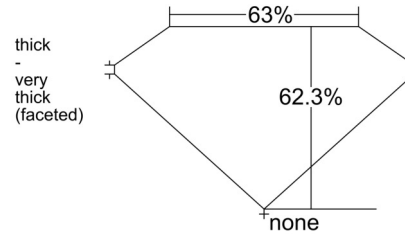

GIA NATURAL DIAMOND GRADING REPORT

May 05, 2026  
 GIA Report Number ..... 6552114401  
 Shape and Cutting Style ..... Heart Brilliant  
 Measurements ..... 5.75 x 6.77 x 4.21 mm

GRADING RESULTS

Carat Weight ..... 1.02 carat  
 Color Grade ..... G  
 Clarity Grade ..... VS2

Profile not to actual proportions

CLARITY CHARACTERISTICS

KEY TO SYMBOLS\*

-  Feather
-  Needle
-  Pinpoint

\* Red symbols denote internal characteristics (inclusions). Green or black symbols denote external characteristics (blemishes). Diagram is an approximate representation of the diamond, and symbols shown indicate type, position, and approximate size of clarity characteristics. All clarity characteristics may not be shown. Details of finish are not shown.