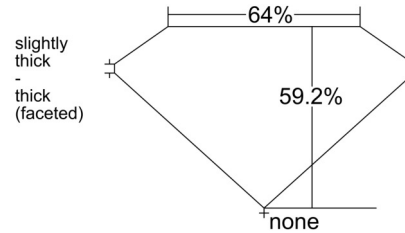

GIA NATURAL DIAMOND GRADING REPORT

April 27, 2026  
 GIA Report Number ..... 6552114484  
 Shape and Cutting Style ..... Oval Brilliant  
 Measurements ..... 8.93 x 6.15 x 3.64 mm

GRADING RESULTS

Carat Weight ..... 1.30 carat  
 Color Grade ..... D  
 Clarity Grade ..... SI2

PROPORTIONS

Profile not to actual proportions

CLARITY CHARACTERISTICS

KEY TO SYMBOLS\*

-  Feather
-  Crystal

\* Red symbols denote internal characteristics (inclusions). Green or black symbols denote external characteristics (blemishes). Diagram is an approximate representation of the diamond, and symbols shown indicate type, position, and approximate size of clarity characteristics. All clarity characteristics may not be shown. Details of finish are not shown.