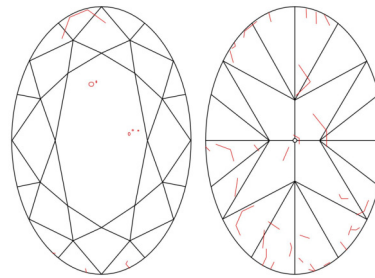

GIA NATURAL DIAMOND GRADING REPORT

April 27, 2026  
 GIA Report Number ..... 6552114484  
 Shape and Cutting Style ..... Oval Brilliant  
 Measurements ..... 8.93 x 6.15 x 3.64 mm

GRADING RESULTS

Carat Weight ..... 1.30 carat  
 Color Grade ..... D  
 Clarity Grade ..... SI2

ADDITIONAL GRADING INFORMATION

Polish ..... Excellent  
 Symmetry ..... Excellent  
 Fluorescence ..... None  
 Inscription(s): GIA 6552114484

**Comments:** Pinpoints are not shown. Clouds are not shown.

PROPORTIONS

Profile not to actual proportions

CLARITY CHARACTERISTICS

KEY TO SYMBOLS\*

-  Feather
-  Crystal

\* Red symbols denote internal characteristics (inclusions). Green or black symbols denote external characteristics (blemishes). Diagram is an approximate representation of the diamond, and symbols shown indicate type, position, and approximate size of clarity characteristics. All clarity characteristics may not be shown. Details of finish are not shown.

GRADING SCALES

GIA COLOR SCALE		GIA CLARITY SCALE	
COLOURLESS	D	VERY VERY SLIGHTLY INCLUDED	FLAWLESS
	E		INTERNALLY FLAWLESS
	F		VVS <sub>1</sub>
NEAR COLOURLESS	G	VERY SLIGHTLY INCLUDED	VVS <sub>2</sub>
	H		VS <sub>1</sub>
	I		VS <sub>2</sub>
FANT	J	SLIGHTLY INCLUDED	SI <sub>1</sub>
	K		SI <sub>2</sub>
	L		I <sub>1</sub>
VERY LIGHT	M	INCLUDED	I <sub>2</sub>
	N		I <sub>3</sub>
	O		
LIGHT	P		
	Q		
	R		
	S		
	T		
	U		
	V		
W			
X			
Y			
Z			