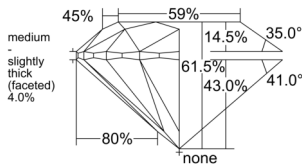

GIA®

FACSIMILE

GIA REPORT 6552117941

Verify this report at GIA.edu

GIA NATURAL DIAMOND DOSSIER®

April 25, 2026
GIA Report Number 6552117941
Shape and Cutting Style ..... Round Brilliant
Measurements ..... 5.07 - 5.10 x 3.13 mm

GRADING RESULTS

Carat Weight ..... 0.50 carat
Color Grade I
Clarity Grade VVS2
Cut Grade ..... Excellent

ADDITIONAL GRADING INFORMATION

Polish ..... Excellent
Symmetry ..... Excellent
Fluorescence ..... None
Clarity Characteristics ..... Cloud
Inscription(s): GIA 6552117941

PROPORTIONS

Profile to actual proportions

GRADING SCALES

GIA COLOR SCALE	GIA CLARITY SCALE	GIA CUT SCALE	
D	FLAWLESS	EXCELLENT	
E	INTERNALLY FLAWLESS		
F		VVS₁	VERY GOOD
G	VVS₂		
H	VS₁	GOOD	
I	VS₂		
J	SI₁	FAIR	
K	SI₂		
L	I₁	POOR	
M			
N			
O	I₂		
P			
Q			
R	I₃		
S			
T			
U			
V			
W			
X			
Y			
Z