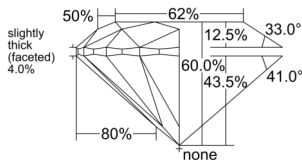

GIA®

FACSIMILE

GIA REPORT 6552130721

Verify this report at GIA.edu

GIA NATURAL DIAMOND DOSSIER®

April 27, 2026
GIA Report Number 6552130721
Shape and Cutting Style ..... Round Brilliant
Measurements ..... 5.45 - 5.49 x 3.28 mm

GRADING RESULTS

Carat Weight ..... 0.61 carat
Color Grade ..... G
Clarity Grade VS2
Cut Grade ..... Excellent

ADDITIONAL GRADING INFORMATION

Polish ..... Excellent
Symmetry ..... Excellent
Fluorescence ..... None
Clarity Characteristics ..... Crystal, Cloud
Inscription(s): GIA 6552130721

PROPORTIONS

Profile to actual proportions