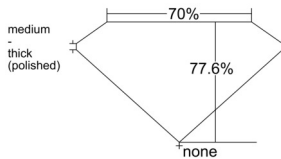

GIA®

FACSIMILE

GIA REPORT 6552136934

Verify this report at GIA.edu

GIA NATURAL DIAMOND DOSSIER®

April 29, 2026
GIA Report Number 6552136934
Shape and Cutting Style ..... Square Modified Brilliant
Measurements ..... 4.93 x 4.81 x 3.73 mm

GRADING RESULTS

Carat Weight ..... 0.80 carat
Color Grade ..... G
Clarity Grade SI1

ADDITIONAL GRADING INFORMATION

Polish ..... Excellent
Symmetry ..... Excellent
Fluorescence ..... None
Clarity Characteristics ..... Crystal, Cloud
Inscription(s): GIA 6552136934

PROPORTIONS

Profile not to actual proportions

GRADING SCALES

GIA COLOR SCALE		GIA CLARITY SCALE			
COLORLESS	D	VERY VERY SLIGHTLY INCLUDED	FLAWLESS		
	E		INTERNALLY FLAWLESS		
	F	VERY SLIGHTLY INCLUDED	VVS₁		
	G		VVS₂		
	H		VS₁		
	NEAR COLORLESS	I	SLIGHTLY INCLUDED	VS₂	
		J		SI₁	
		FAINT	K	INCLUDED	SI₂
			L		I₁
			M		I₂
VERT LIGHT	N	LIGHT	I₃		
	O				
	P				
	Q				
	R				
	S				
	T				
LIGHT	U				
	V				
	W				
	X				
Y					
Z