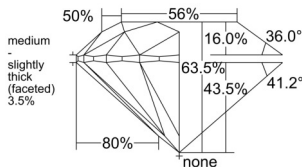

GIA®

FACSIMILE

GIA REPORT 6552137504

Verify this report at GIA.edu

GIA NATURAL DIAMOND DOSSIER®

April 28, 2026
GIA Report Number 6552137504
Shape and Cutting Style ..... Round Brilliant
Measurements ..... 6.11 - 6.16 x 3.89 mm

GRADING RESULTS

Carat Weight ..... 0.91 carat
Color Grade ..... F
Clarity Grade VS2
Cut Grade ..... Excellent

ADDITIONAL GRADING INFORMATION

Polish ..... Excellent
Symmetry ..... Excellent
Fluorescence ..... None
Clarity Characteristics ..... Cloud
Inscription(s): GIA 6552137504

PROPORTIONS

GRADING SCALES

GIA COLOR SCALE	GIA CLARITY SCALE	GIA CUT SCALE	
D	FLAWLESS	EXCELLENT	
E	INTERNALLY FLAWLESS		
F		VVS₁	VERY GOOD
G	VVS₂		
H	VS₁	GOOD	
I	VS₂		
J	SI₁	FAIR	
K	SI₂		
L	I₁	POOR	
M	I₂		
N	I₃		
O			
P			
Q			
R			
S			
T			
U			
V			
W			
X			
Y			
Z