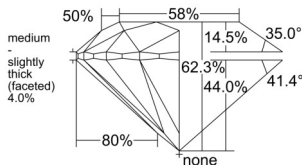

GIA®

FACSIMILE

GIA REPORT 6552137911

Verify this report at GIA.edu

GIA NATURAL DIAMOND DOSSIER®

April 29, 2026
GIA Report Number 6552137911
Shape and Cutting Style ..... Round Brilliant
Measurements ..... 4.32 - 4.34 x 2.70 mm

GRADING RESULTS

Carat Weight ..... 0.31 carat
Color Grade ..... K
Clarity Grade VS1
Cut Grade ..... Excellent

ADDITIONAL GRADING INFORMATION

Polish ..... Excellent
Symmetry ..... Excellent
Fluorescence ..... None
Clarity Characteristics ..... Crystal, Pinpoint
Inscription(s): GIA 6552137911

PROPORTIONS

Profile to actual proportions

GRADING SCALES

GIA COLOR SCALE	GIA CLARITY SCALE	GIA CUT SCALE	
D	FLAWLESS	EXCELLENT	
E	INTERNALLY FLAWLESS		
F		VVS₁	VERY GOOD
G	VVS₂		
H	VS₁	GOOD	
I	VS₂		
J	SI₁	FAIR	
K	SI₂		
L	I₁	POOR	
M			
N			
O	I₂		
P			
Q			
R	I₃		
S			
T			
U			
V			
W			
X			
Y			
Z