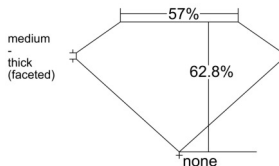

GIA®

FACSIMILE

GIA REPORT 6552147407

Verify this report at GIA.edu

GIA NATURAL DIAMOND DOSSIER®

April 30, 2026
GIA Report Number 6552147407
Shape and Cutting Style ..... Marquise Brilliant
Measurements ..... 8.74 x 3.96 x 2.49 mm

GRADING RESULTS

Carat Weight ..... 0.50 carat
Color Grade ..... F
Clarity Grade VVS1

ADDITIONAL GRADING INFORMATION

Polish ..... Excellent
Symmetry ..... Very Good
Fluorescence ..... Faint
Clarity Characteristics ..... Indented Natural
Inscription(s): GIA 6552147407

PROPORTIONS

Profile not to actual proportions

GRADING SCALES

GIA COLOR SCALE		GIA CLARITY SCALE			
COLORLESS	D	VERY VERY SLIGHTLY INCLUDED	FLAWLESS		
	E		INTERNALLY FLAWLESS		
	F	VERY SLIGHTLY INCLUDED	VVS₁		
	G		VVS₂		
	H		VS₁		
	NEAR COLORLESS	I	SLIGHTLY INCLUDED	VS₂	
		J		SI₁	
		FAINT	K	INCLUDED	SI₂
			L		I₁
			M		I₂
VERT LIGHT	N		INCLUDED	I₃	
	O				
	P				
	Q				
	LIGHT		R		
		S			
		T			
U					
V					
W					
X					
Y					
Z