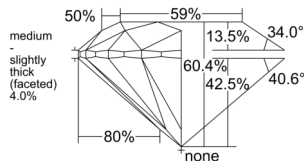

GIA®

FACSIMILE

GIA REPORT 6552148930

Verify this report at GIA.edu

GIA NATURAL DIAMOND DOSSIER®

April 30, 2026
GIA Report Number 6552148930
Shape and Cutting Style ..... Round Brilliant
Measurements ..... 5.69 - 5.73 x 3.45 mm

GRADING RESULTS

Carat Weight ..... 0.70 carat
Color Grade ..... G
Clarity Grade S11
Cut Grade ..... Excellent

ADDITIONAL GRADING INFORMATION

Polish ..... Excellent
Symmetry ..... Excellent
Fluorescence ..... None
Clarity Characteristics ..... Crystal, Cloud
Inscription(s): GIA 6552148930

PROPORTIONS

Profile to actual proportions

GRADING SCALES

GIA COLOR SCALE

COLORLESS	D
	E
	F
	G
	H
	I
	J
NEAR COLORLESS	K
	L
Faint	M
	N
	O
	P
Very Light	Q
	R
	S
	T
	U
	V
Light	W
	X
	Y
	Z

GIA CLARITY SCALE

FLAWLESS	VERY VERY SLIGHTLY INCLUDED	VS₁	VS₂	VS₁	VS₂	SL₁	SL₂	I₁	I₂	I₃	
											INTERNALLY FLAWLESS

GIA CUT SCALE

EXCELLENT
VERY GOOD
GOOD
FAIR
POOR