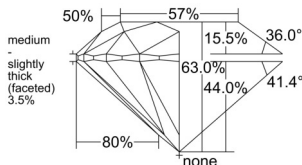

GIA®

FACSIMILE

GIA REPORT 6552150351

Verify this report at GIA.edu

GIA NATURAL DIAMOND DOSSIER®

May 02, 2026
GIA Report Number 6552150351
Shape and Cutting Style ..... Round Brilliant
Measurements ..... 4.85 - 4.88 x 3.06 mm

GRADING RESULTS

Carat Weight ..... 0.44 carat
Color Grade ..... J
Clarity Grade VS1
Cut Grade ..... Excellent

ADDITIONAL GRADING INFORMATION

Polish ..... Excellent
Symmetry ..... Excellent
Fluorescence ..... None
Clarity Characteristics ..... Cloud
Inscription(s): GIA 6552150351

PROPORTIONS

GRADING SCALES

GIA
COLOR
SCALE

COLORESS	D
	E
	F
	G
	H
	I
	J
NEAR COLORESS	K
	L
FANIT	M
	N
	O
	P
VERY LIGHT	Q
	R
	S
	T
	U
	V
LIGHT	W
	X
	Y
	Z

GIA
CLARITY
SCALE

	FLAWLESS
	INTERNALLY FLAWLESS
VERY VERY SLIGHTLY INCLUDED	VVS₁
	VVS₂
VERY SLIGHTLY INCLUDED	VS₁
	VS₂
SLIGHTLY INCLUDED	SI₁
	SI₂
INCLUDED	I₁
	I₂
	I₃

GIA
CUT
SCALE

	EXCELLENT
	VERY GOOD
	GOOD
	FAIR
	POOR