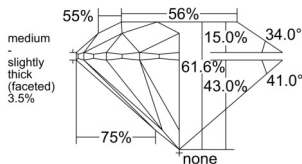

GIA®

FACSIMILE

GIA REPORT 6552150781

Verify this report at GIA.edu

GIA NATURAL DIAMOND DOSSIER®

April 29, 2026
GIA Report Number 6552150781
Shape and Cutting Style ..... Round Brilliant
Measurements ..... 4.68 - 4.70 x 2.89 mm

GRADING RESULTS

Carat Weight ..... 0.39 carat
Color Grade ..... D
Clarity Grade S11
Cut Grade ..... Excellent

ADDITIONAL GRADING INFORMATION

Polish ..... Excellent
Symmetry ..... Excellent
Fluorescence ..... None
Clarity Characteristics ..... Crystal, Cloud
Inscription(s): GIA 6552150781

PROPORTIONS

Profile to actual proportions

GRADING SCALES

GIA COLOR SCALE

COLORESS	D
	E
	F
	G
	H
	I
	J
NEAR COLORESS	K
	L
FAIN	M
	N
	O
	P
	Q
	R
	S
	T
	U
	V
	W
	X
	Y
LIGHT	Z

GIA CLARITY SCALE

VERY VERY SLIGHTLY INCLUDED	FLAWLESS
	INTERNALLY FLAWLESS
VERY SLIGHTLY INCLUDED	VVS₁
	VVS₂
SLIGHTLY INCLUDED	VS₁
	VS₂
INCLUDED	SI₁
	SI₂
	I₁
	I₂
	I₃

GIA CUT SCALE

EXCELLENT
VERY GOOD
GOOD
FAIR
POOR