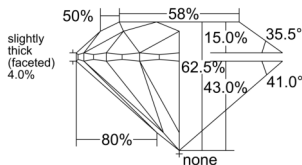

GIA®

FACSIMILE

GIA REPORT 6552151168

Verify this report at GIA.edu

GIA NATURAL DIAMOND DOSSIER®

May 02, 2026
GIA Report Number 6552151168
Shape and Cutting Style ..... Round Brilliant
Measurements ..... 4.85 - 4.87 x 3.04 mm

GRADING RESULTS

Carat Weight ..... 0.44 carat
Color Grade I
Clarity Grade VS1
Cut Grade ..... Excellent

ADDITIONAL GRADING INFORMATION

Polish ..... Excellent
Symmetry ..... Excellent
Fluorescence ..... None
Clarity Characteristics..... Crystal, Cloud, Pinpoint
Inscription(s): GIA 6552151168

PROPORTIONS

Profile to actual proportions