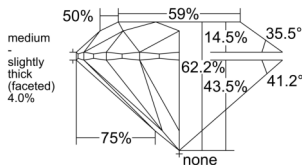

GIA®

FACSIMILE

GIA REPORT 6552151271

Verify this report at GIA.edu

GIA NATURAL DIAMOND DOSSIER®

May 02, 2026
GIA Report Number 6552151271
Shape and Cutting Style ..... Round Brilliant
Measurements ..... 4.72 - 4.74 x 2.94 mm

GRADING RESULTS

Carat Weight ..... 0.40 carat
Color Grade I
Clarity Grade VS1
Cut Grade ..... Excellent

ADDITIONAL GRADING INFORMATION

Polish ..... Excellent
Symmetry ..... Excellent
Fluorescence ..... None
Clarity Characteristics..... Crystal, Knot, Needle, Pinpoint
Inscription(s): GIA 6552151271

PROPORTIONS

Profile to actual proportions