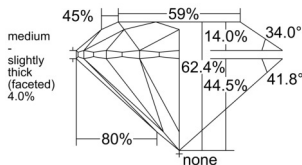

GIA®

FACSIMILE

GIA REPORT 6552155713

Verify this report at GIA.edu

GIA NATURAL DIAMOND DOSSIER®

May 05, 2026
GIA Report Number 6552155713
Shape and Cutting Style ..... Round Brilliant
Measurements ..... 4.86 - 4.88 x 3.04 mm

GRADING RESULTS

Carat Weight ..... 0.44 carat
Color Grade L
Clarity Grade VS2
Cut Grade ..... Excellent

ADDITIONAL GRADING INFORMATION

Polish ..... Excellent
Symmetry ..... Excellent
Fluorescence ..... None
Clarity Characteristics ..... Feather, Cloud
Inscription(s): GIA 6552155713

PROPORTIONS

Profile to actual proportions